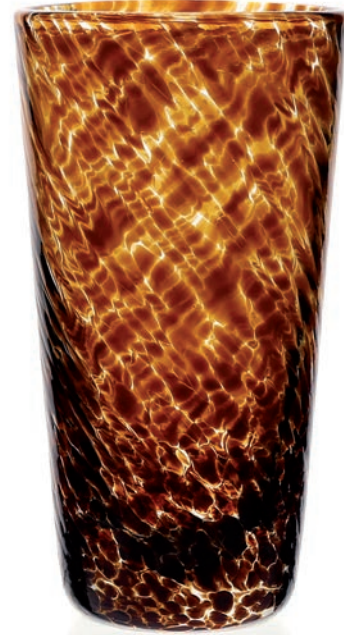

VANESSA
Wine Forest Green 840001
7" - 18cm 8oz - 225ml

VANESSA
Wine Tortoise 840002
7" - 18cm 8oz - 225ml

VANESSA
Goblet Sicilian Blue 840003
7½" - 19cm 9oz - 250ml

VANESSA
Goble Forest Green 840004
7½" - 19cm 9oz - 250ml

VANESSA
Goblet Tortoise 840005
7½" - 19cm 9oz - 250ml

STUDIO

VANESSA
Tumbler OF Sicilian Blue 840006
4½" - 11.5cm 10oz - 275ml

VANESSA
Tumbler OF Forest Green 840007
4½" - 11.5cm 10oz - 275ml

VANESSA
Tumbler OF Tortoise 840008
4½" - 11.5cm 10oz - 275ml

VANESSA
Tumbler HB Sicilian Blue 840009
6" - 15cm 12oz - 350ml

VANESSA
Tumbler HB Forest Green 840010
6" - 15cm 12oz - 350ml

VANESSA
Tumbler HB Tortoise 840011
6" - 15cm 12oz - 350ml

STUDIO

VANESSA
Vase Sicilian Blue 840068 9" - 23cm